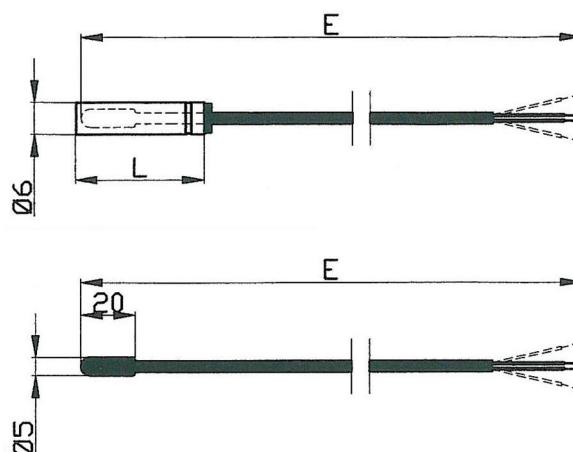

T1031

Cable Resistance Temperature Sensors for Long-time Immersion in Corrosive Liquids

- Wide range of use.
- Measuring sensors Pt100, Pt1000.
- Measuring range -50 to +105 °C.
- Accuracy class A, B according to EN 60751.
- Increased resistance to corrosive liquids.
- Overall thermoplastic elastomer rubber insulation of sensor and extension cable.
- Housing IP 68.
- GOST R certification.

Construction:

Sensors and extension cable molded together as one hot vulcanized unit (upon request also available with a stainless steel case).

Measuring range:

-50 to +105 °C

Cable:

Stranded copper wires 2x or 4x 0,30 mm² with single conductor polypropylene insulation and overall thermoplastic elastomer rubber insulation outer diameter approximately 3,5 mm

Insulation resistance:

100 MOhm / 100 V DC

Dimension drawings

Архангельск (8182)63-90-72
 Астана +7(7172)727-132
 Белгород (4722)40-23-64
 Брянск (4832)59-03-52
 Владивосток (423)249-28-31
 Волгоград (844)278-03-48
 Вологда (8172)26-41-59
 Воронеж (473)204-51-73
 Екатеринбург (343)384-55-89
 Иваново (4932)77-34-06
 Ижевск (3412)26-03-58
 Казань (843)206-01-48